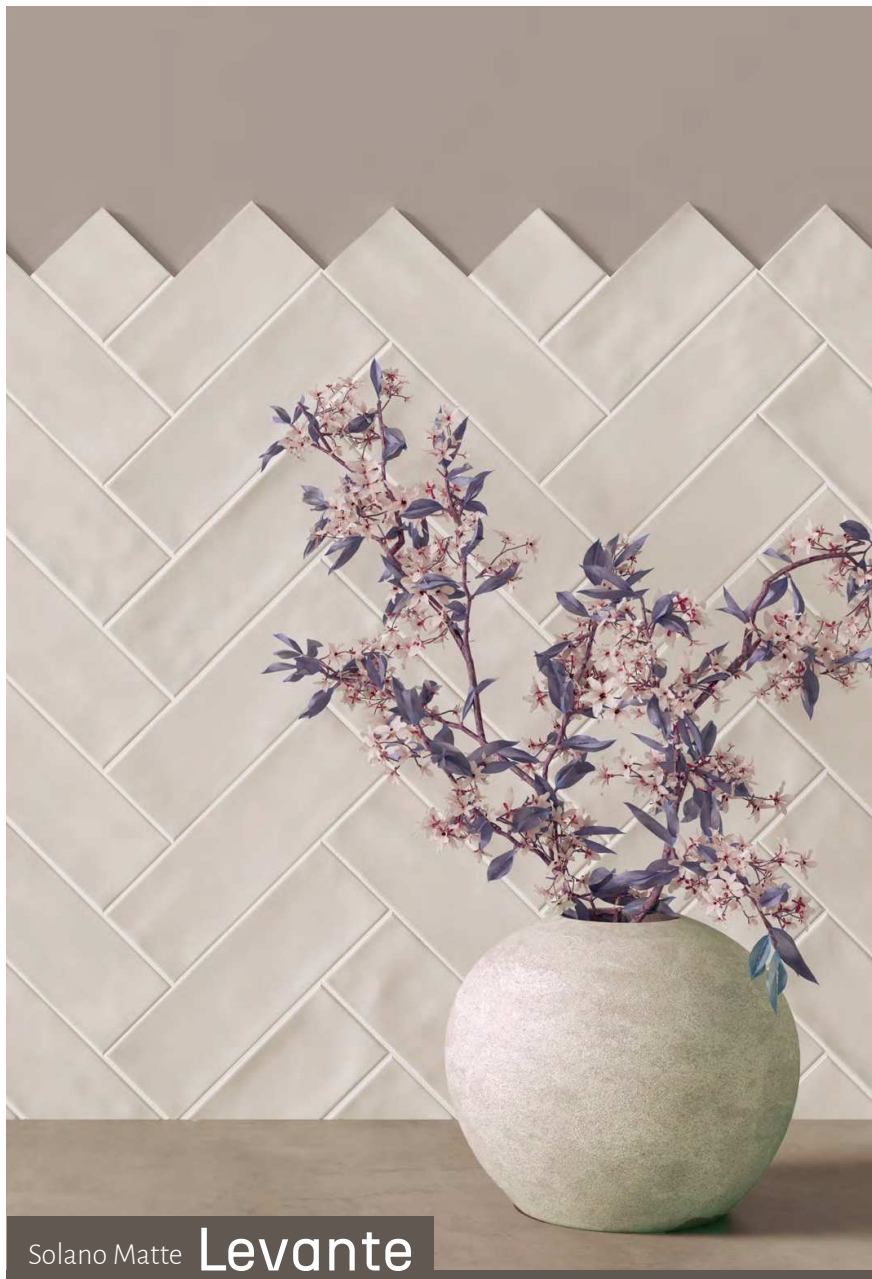

Solano Matte **Levante**

FIELD TILES

UNDULATED

TRIMS

FINISHING EDGES

DECORATIVE ACCESSORIES

FINISHING TOUCHES