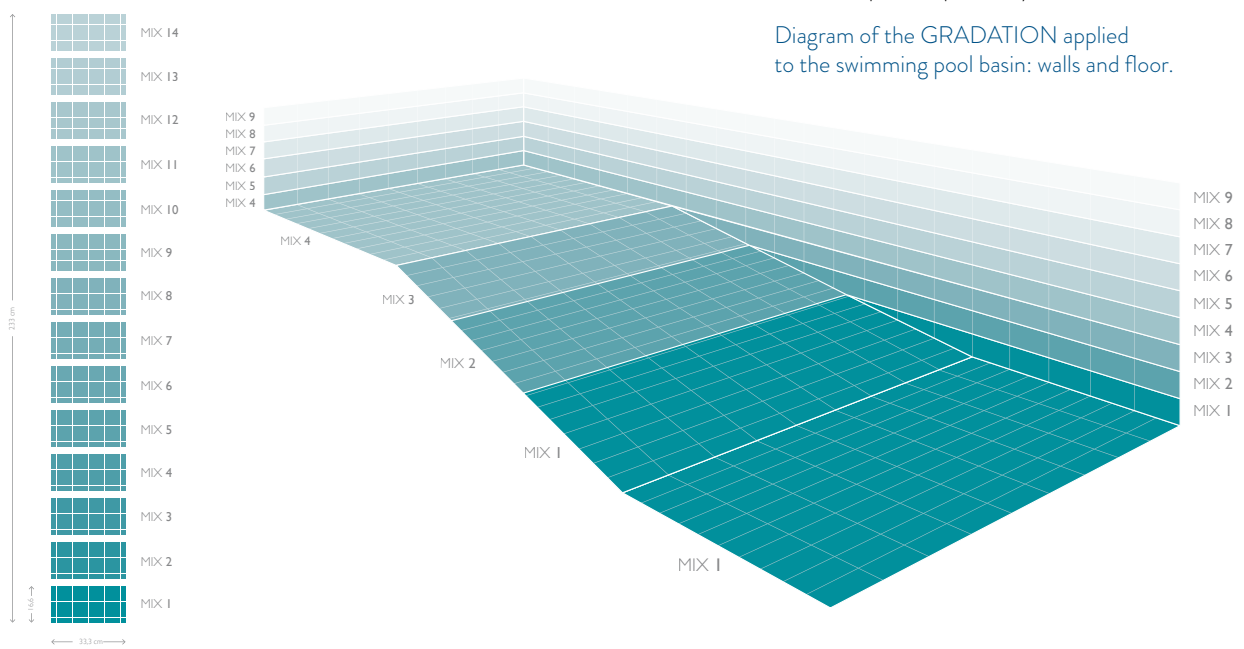

The GRADATIONS collection by Hisbalit is a reference for personalized environments, characterised by smooth and harmonious gradations at the heights selected.

Each project is executed in a personalized manner, calculating the most aesthetic and gradual gradations according to the height and dimensions of the area to be covered.

Esquema de DEGRADADO aplicado al vaso de piscina: paredes y fondo.

Diagram of the GRADATION applied to the swimming pool basin: walls and floor.

Ver fotos de proyectos

See project photos

DEGRADADOS GRADATIONS