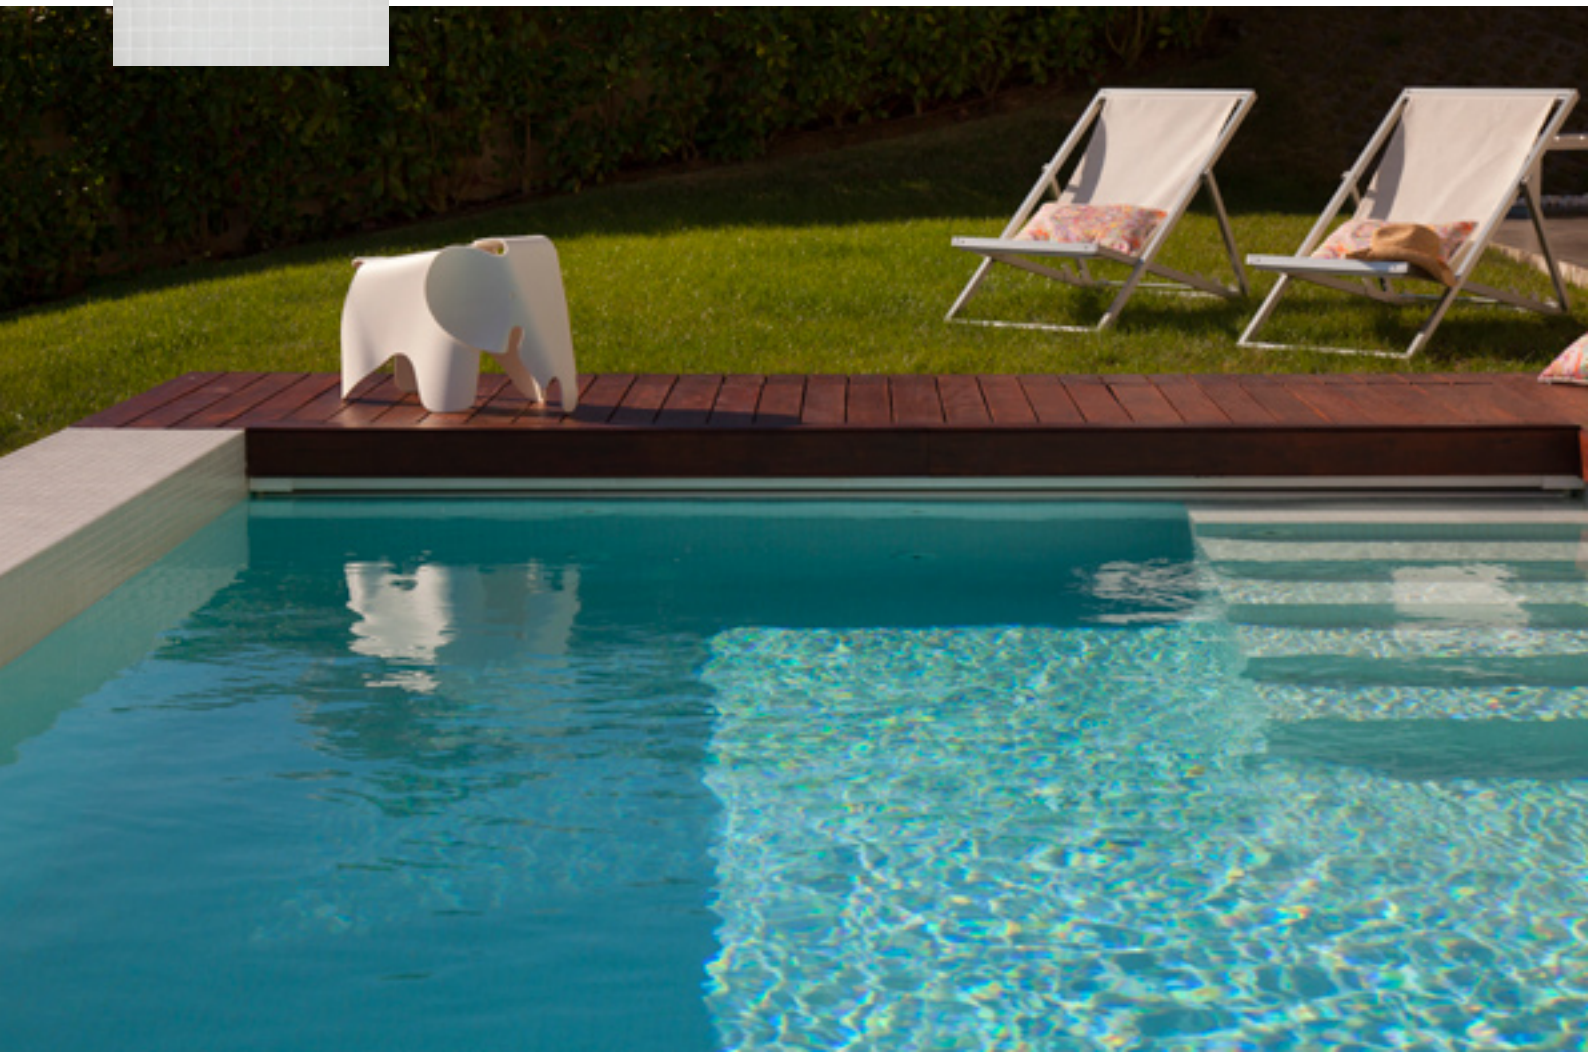

SULU

Vivienda privada // Private house. Asturias, Spain.
Proyecto // Project: Defelma