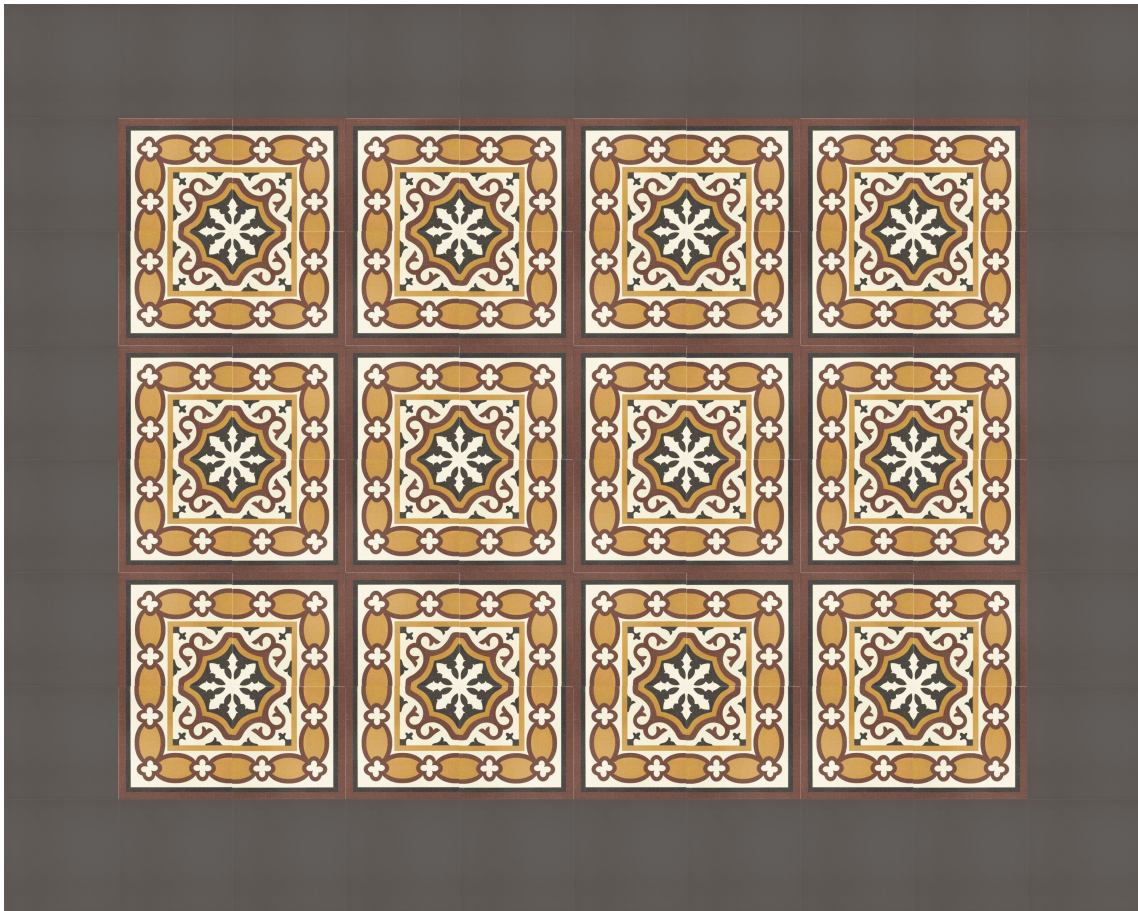

Ceramiques Coral

Fundada en 1890

Tel. 93 454 8776

info@ceramicascoral.com

www.ceramicascoral.com

**GOTIC
Pavimento Cerámico**