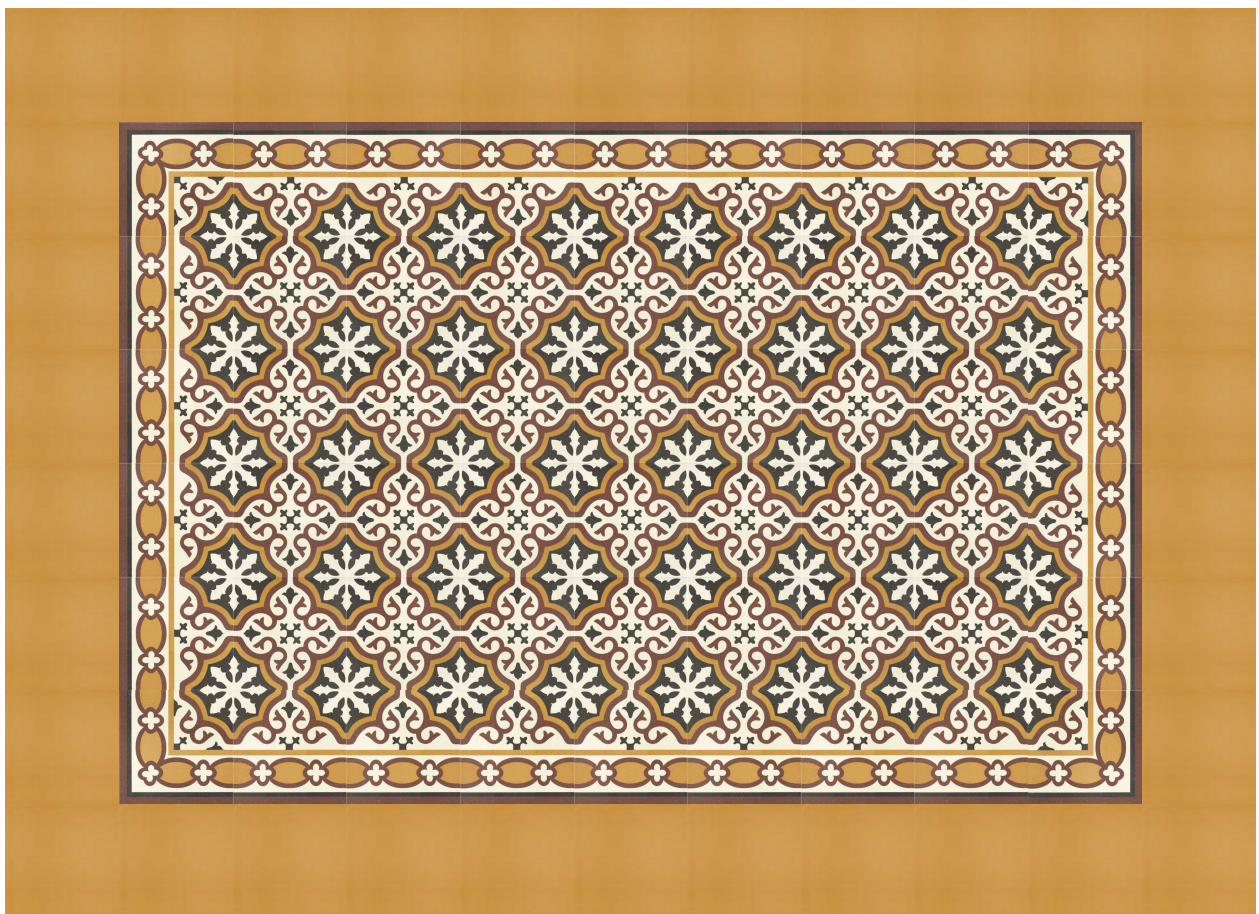

Ceramiques Coral

Fundada en 1890

Tel. 93 454 8776

info@ceramicascoral.com

www.ceramicascoral.com

**GOTIC
Pavimento Cerámico**