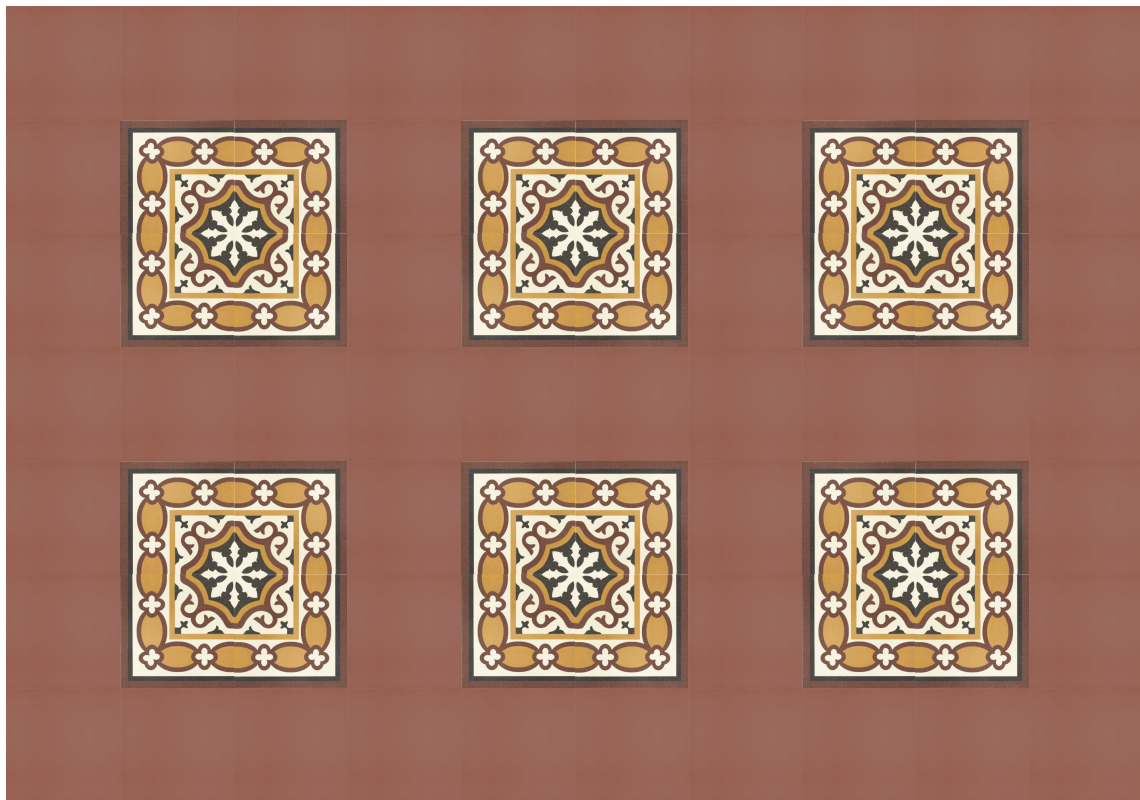

Ceramiques Coral

Fundada en 1890

Tel. 93 454 8776

info@ceramicascoral.com

www.ceramicascoral.com

**GOTIC
Pavimento Cerámico**