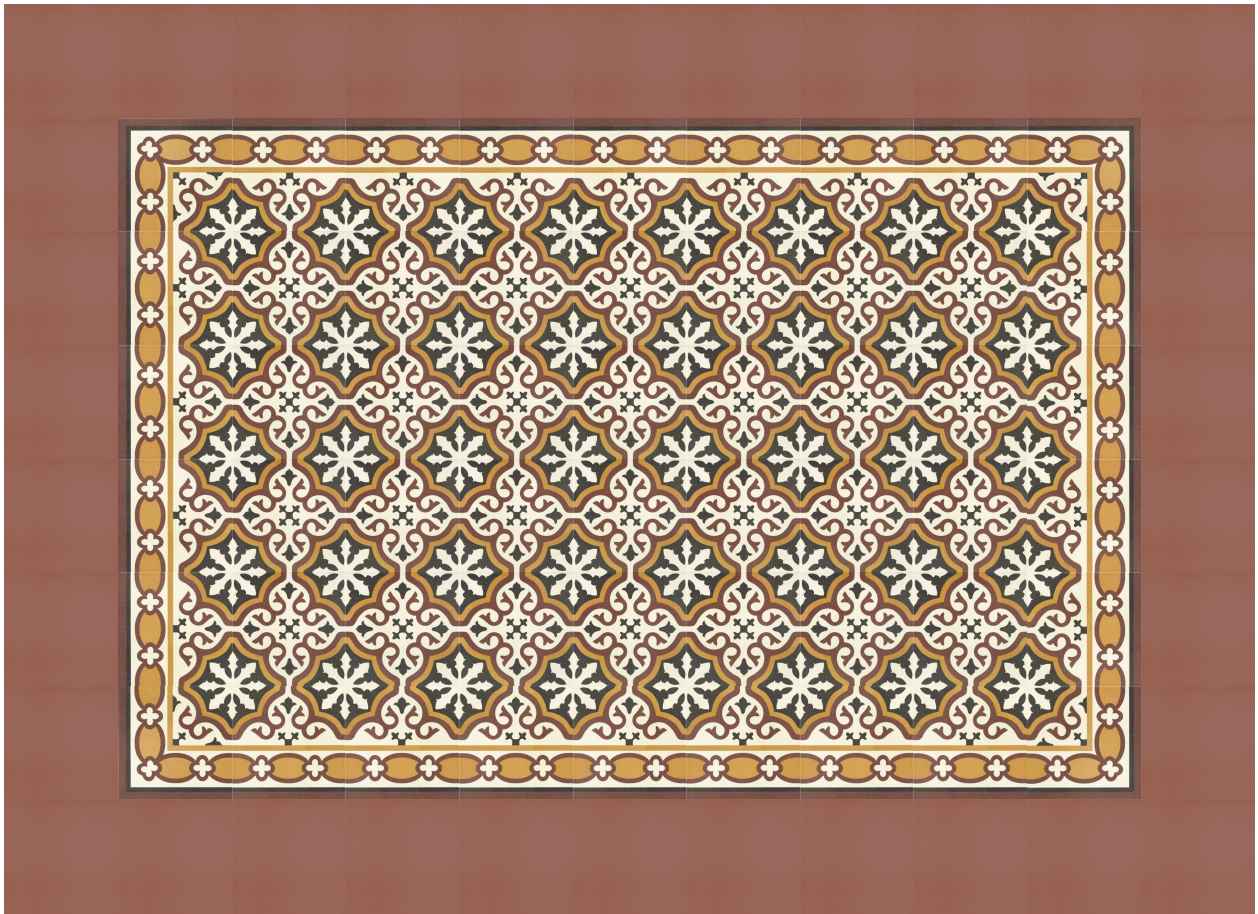

Ceramiques Coral

Fundada en 1890

Tel. 93 454 8776

info@ceramicascoral.com

www.ceramicascoral.com

GOTIC
Pavimento Cerámico