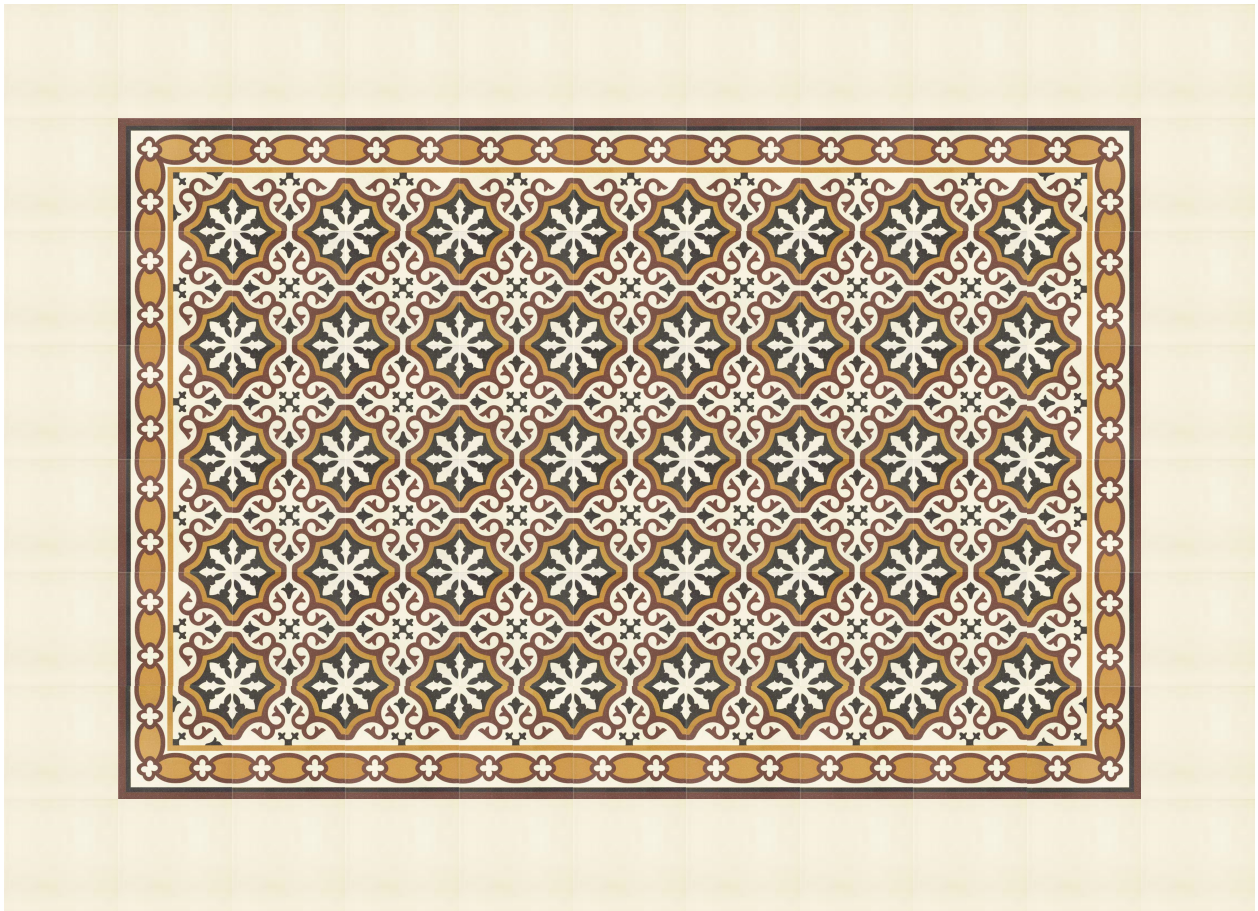

Ceramiques Coral

Fundada en 1890

Tel. 93 454 8776

info@ceramicascoral.com

www.ceramicascoral.com

GOTIC
Pavimento Cerámico