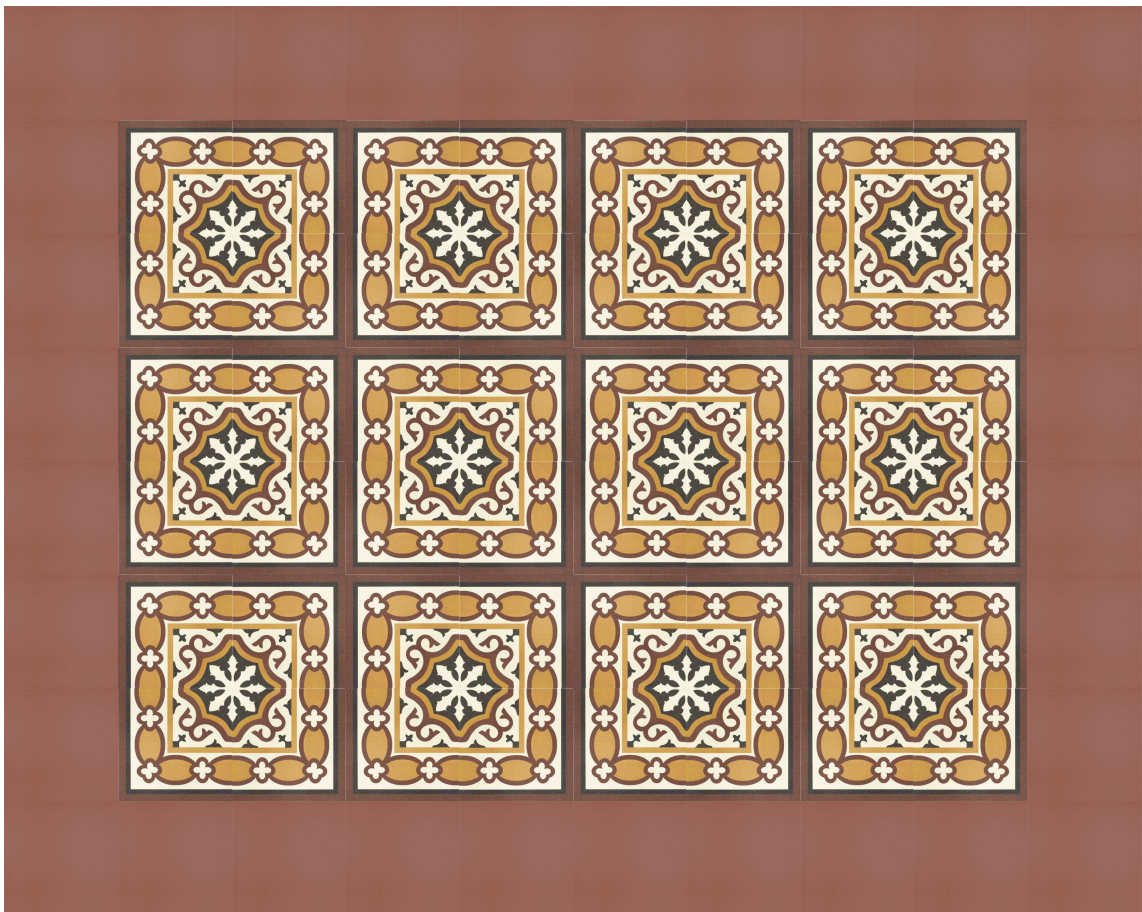

Ceramiques Coral

Fundada en 1890

Tel. 93 454 8776

info@ceramicascoral.com

www.ceramicascoral.com

GOTIC
Pavimento Cerámico