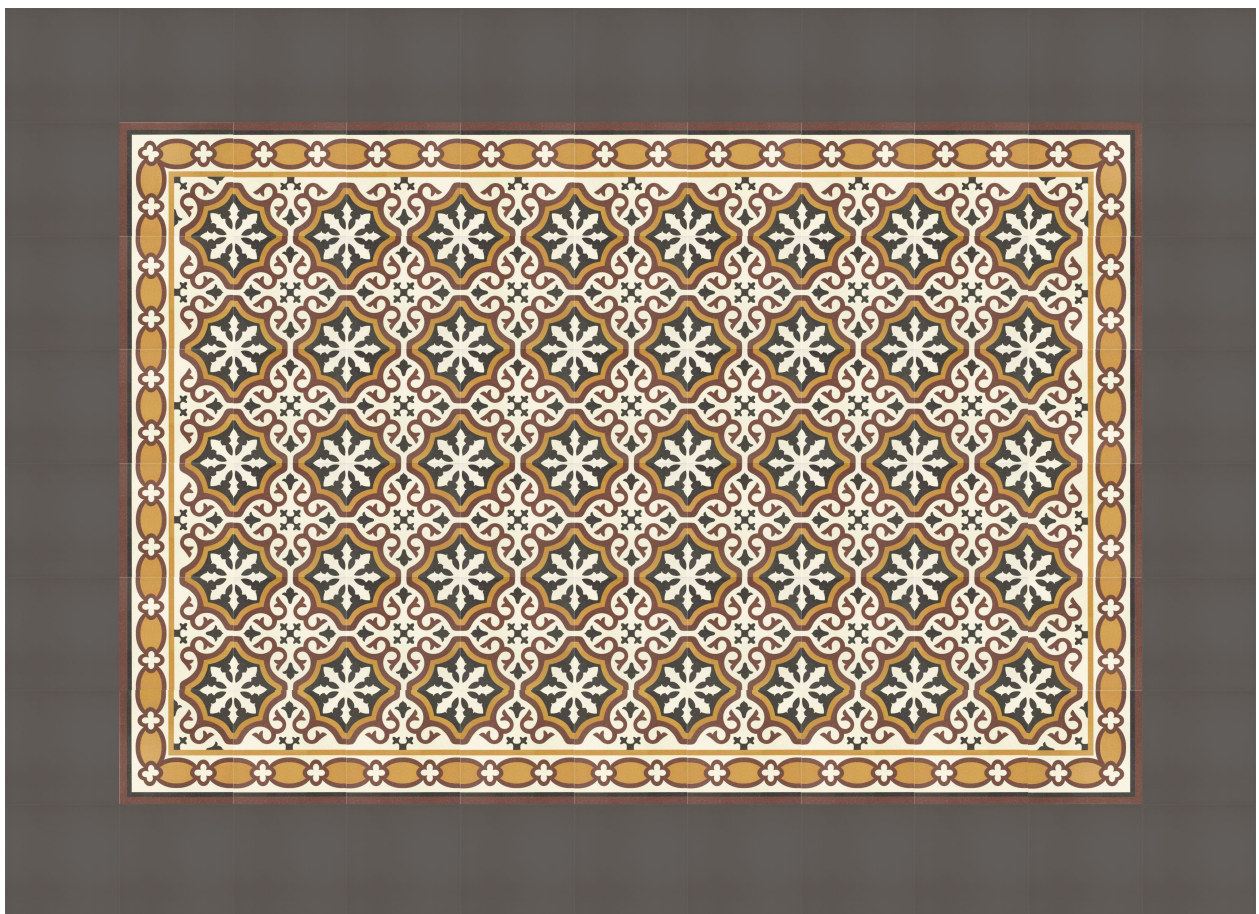

Ceramiques Coral

Fundada en 1890

Tel. 93 454 8776

info@ceramicascoral.com

www.ceramicascoral.com

**GOTIC
Pavimento Cerámico**