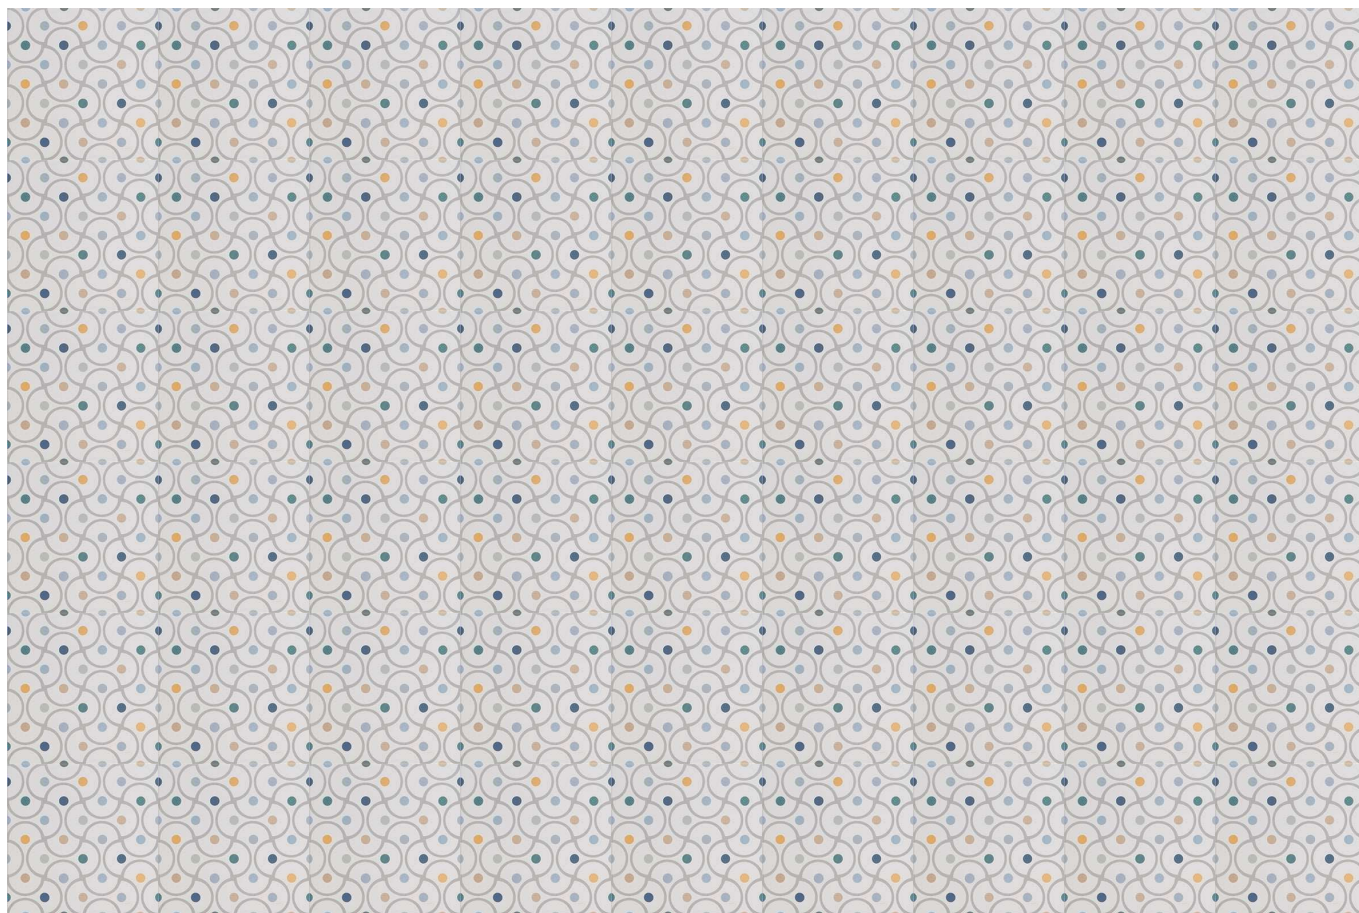

APLICACIONES

INTERIOR
ESPACIO
DOMÉSTICO

INTERIOR
ESPACIO
PÚBLICO

EXTERIOR

REVESTIMIENTO
VASO
PISCINA

CARACTERÍSTICAS

ANTIDESLIZANTE

PAVIMENTO Y
REVESTIMIENTO

MATE

RESISTENTE AL
DESGASTE

RESISTENTE A
LAS MANCHAS

IGNÍFUGO

ECOLÓGICO

IMPERMEABLE

HIGIÉNICO

COLORES
INALTERABLES

RESISTENTE A
LOS QUÍMICOS

RESISTENTE AL
RAYADO

MZ20TECHN-AL
Technical Aloe
20x20
MZ-280

MZ20TECHN-MA
Technical Makeup
20x20
MZ-280

MZ20TECHN-ST
Technical Steel
20x20
MZ-280

MZ20TECHN-TE
Technical Teal
20x20
MZ-280

MZ20TECHN-TA
Technical Tangerine
20x20
MZ-280