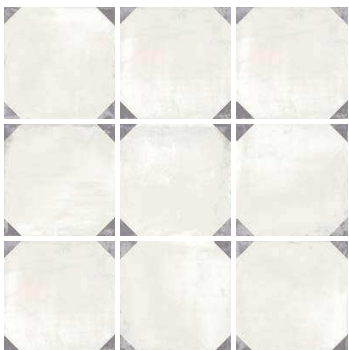

Decor Black Paper Poetry
18,7x18,7 / 7,5x7,5"