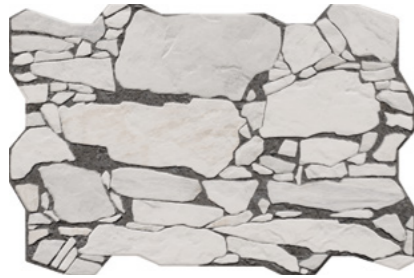

Muralla Arena 40x60cm. / 15,6" x23,4" (Wall)
Pisano Beige 60x120cm. / 23,6" x47,2" (Floor)

MURALLA

Dedicated to Nature

Porcelain Tiles

"Out of the mountain of despair, a stone of hope" - Martin Luther King

A characterful appearance is catching your breath.

Muralla

PORCELAIN TILES

Muralla Ice 40x60cm. / 15,6"x23,4" (Wall)

Available Colours

Muralla Ice
40x60cm. / 15,7"x23,6"

Muralla Blanco
40x60cm. / 15,7"x23,6"