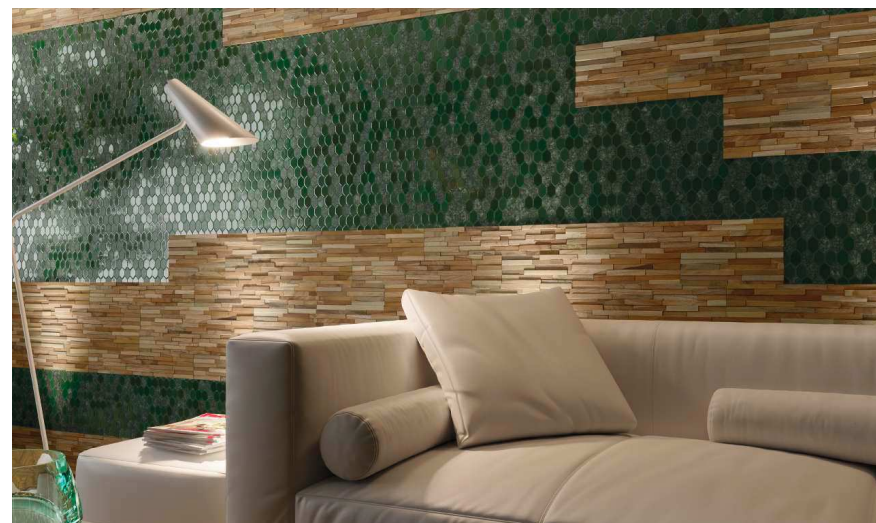

TERCOCER

NATUR

LAJAS

ZETAS

SLIM

INSOLENCE

LIGNUM

BASES

TERFLEX

THAI

MOSAIC

TERBRICK

TERWOOD

TERRACOTTA

Certificates

POOLS